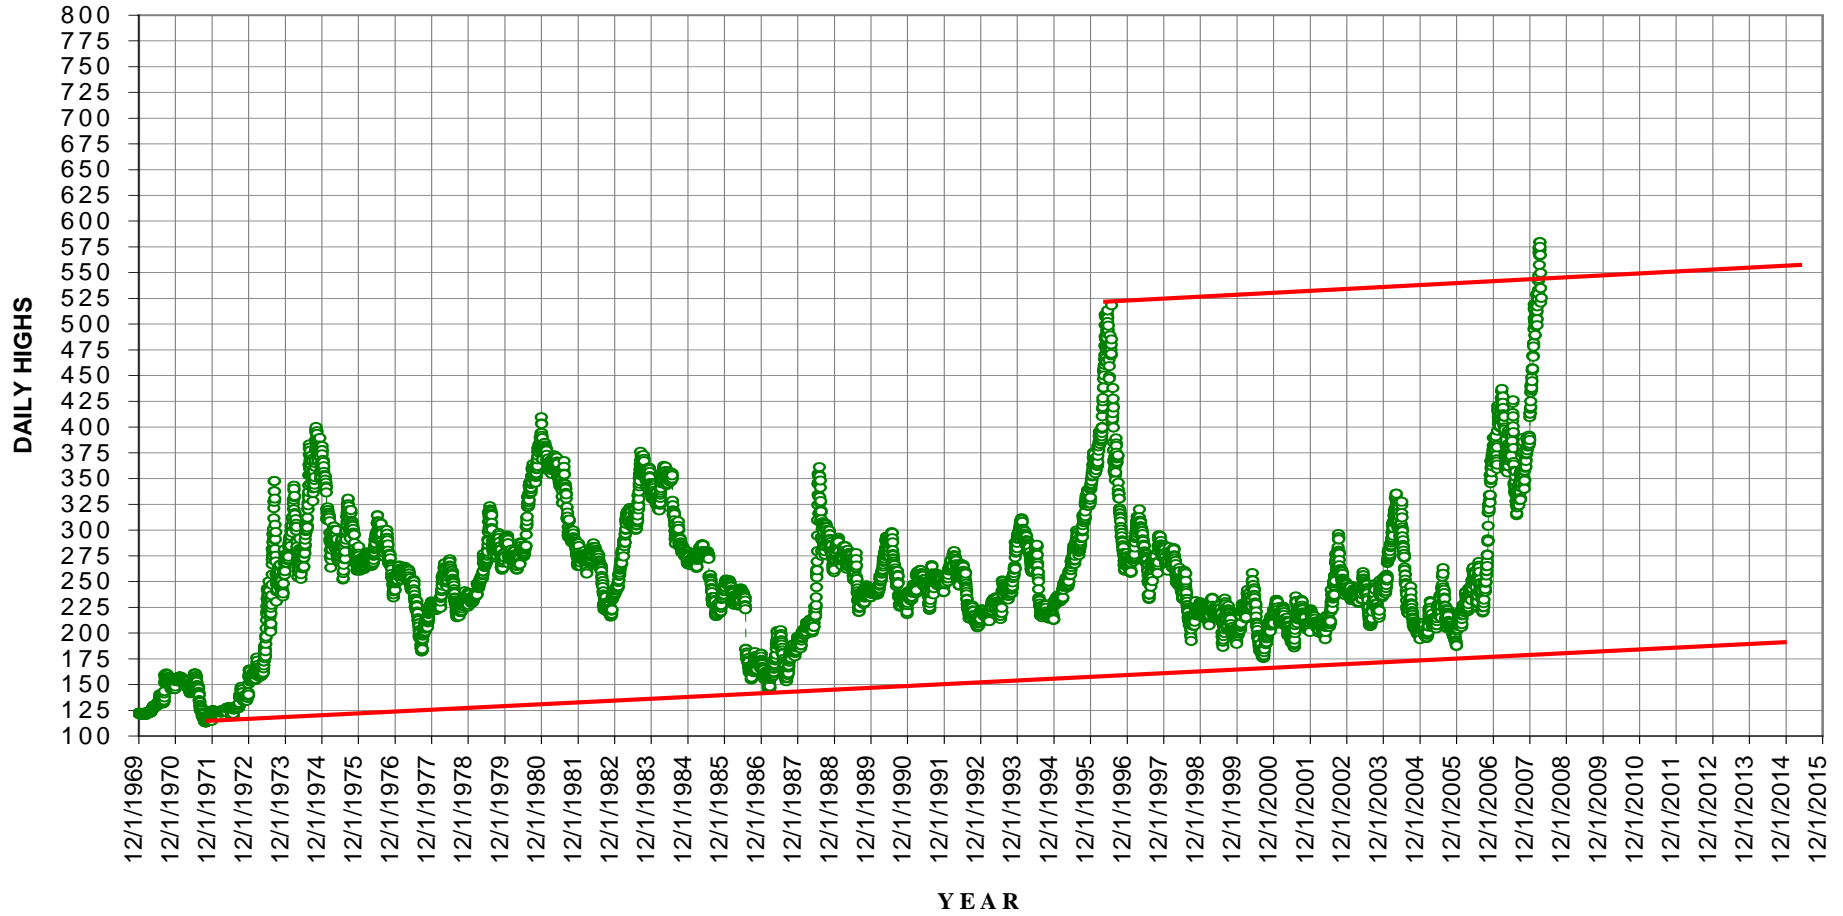

C&S Grain Market Consulting Daily Lead-Option Corn

**C&S GRAIN MARKET CONSULTING
DAILY LEAD-OPTION CORN HIGHS SINCE 1970**

--o-- **DAILY LEAD-OPTION CORN HIGHS SINCE 1970**

 The historical information herein provided is derived from public data sources and is believed to be accurate but cannot be guaranteed. Providing this information does not include an expressed or implied recommendation for making any trades or other financial decisions. There is risk of loss in trading futures. Any gain or loss resulting from the use of this information is entirely the responsibility of the user. Opinions expressed may change at any time.